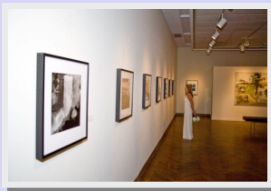

Galleries on the 2nd Floor feature changing exhibitions of Contemporary and European Art. Guided exhibition tours can be arranged for your guests as part of the event.