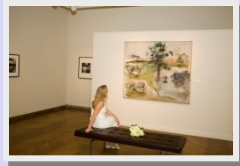

A Remarkable Place for Any Special Event

The Palmer Galleries, located on the 1st Floor, showcase the Museum's permanent collection of American paintings, sculpture and decorative arts. Galleries can be opened during your event and add to the unique experience your guests will enjoy at the Lyman Allyn Art Museum.

Inquiries & Bookings

Make your wedding, engagement or retirement party a memorable occasion by holding it at the Lyman Allyn Art Museum.

Corporate events are a specialty and complete packages are available.

For more information about planning your event, please contact Lorraine Gruber, Events Coordinator at (860) 443-2545 x112 or gruber@lymanallyn.org.

Located in picturesque Southeastern Connecticut, between Boston and New York, the Lyman Allyn Art Museum offers a unique site for your special event. Situated at the base of Connecticut College Campus and adjacent to the U.S. Coast Guard Academy, the Museum's grounds are an oasis of beautiful lawns and gardens, interspersed with contemporary sculpture. The marble interior of the Museum, along with its impressive collection of art, lends itself to multiple event options. Personal gallery tours and event coordination services are always available.