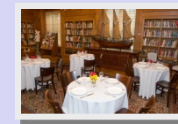

Galleries on the 2nd Floor feature changing exhibitions of Contemporary and European Art. Guided exhibition tours can be arranged for your guests as part of the event.