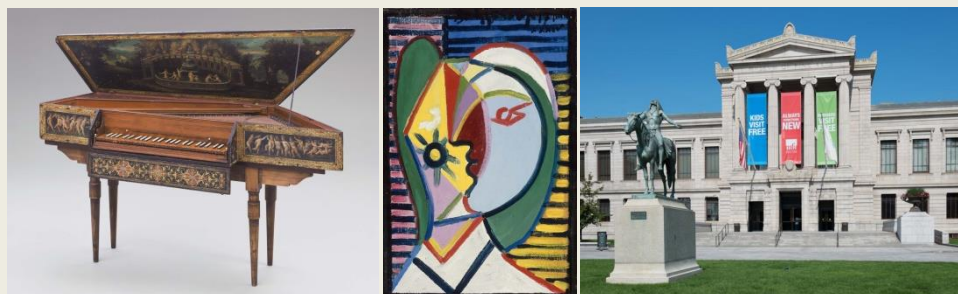

Bus Trip to the Museum of Fine Arts, Boston

Tuesday, May 24th, 7:30am–6:00pm

\$80 members/ \$90 non-members (includes bus travel, museum admission and tour)

Enjoy a lovely spring day at one of the premiere museums in the country! Our day begins with a musical presentation by Darcy Kuronen, the MFA’s Curator of Musical Instruments, followed by a private guided tour by Lyman Allyn Art Museum Director, Sam Quigley. Sam served as Curator of the MFA’s musical instruments department for over ten years, before coming to Lyman Allyn. Explore these galleries and many others with him and engage in intimate conversations about the works on view. After the tour, there will be time to explore the collections and enjoy lunch on your own at one of the museum’s many fine dining facilities. Special exhibitions on view will include: *Visiting Masterpieces: Pairing Picasso; #techstyle; Megacities Asia; and In the Steps of Master Pupils of Hokusai*. The bus will depart at 3:30pm for the return trip.